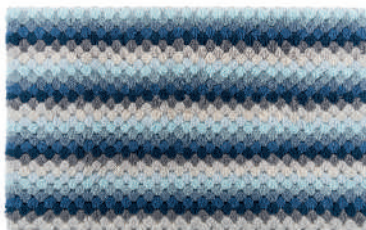

BATH RUG · LOLLYPOP

100% COTTON

50 x 80 cm 311 70 31 10002
60 x 100 cm 311 70 41 10002

Pre-washed & pre-shrunk