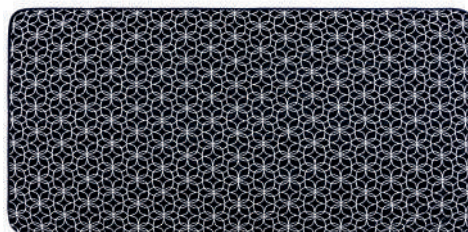

New

SINTRA

Deck towel

The Sintra Yacht Towel is available in two elegant colors, featuring a minimal geometric tile pattern inspired by contemporary design.

100% COTTON
480 GSM · BIAS BINDING

95 x 200 cm 341 99 08 ...

Customizable embroidery

Sun & Chlorine resistant
Color doesn't fade

Pre-washed & pre-shrunk

Velour finish

OXFORD 10001

FOG 10002

LUX

Deck towel