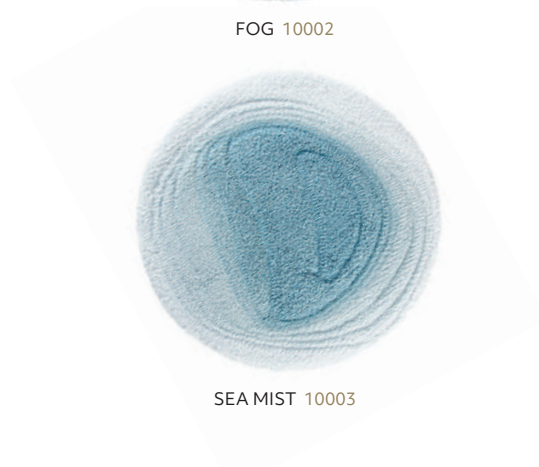

Ø 80 cm 311 81 71 ...

Customizable size

-  Finest cotton GIZA
-  3D design effect
-  Antibacterial
-  Rubber backing

SILVER 10001

FOG 10002

SEA MIST 10003

COORDINATE WITH
OUR EGOIST TOWELS:

COORDINATE WITH
OUR EGOIST TOWELS: